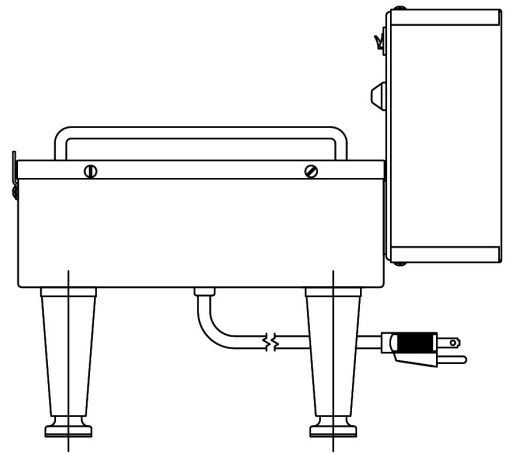

1SH Soft Heat Stand Stainless

11.6" x 13.2" x 10.1"
(29.5cm x 33.5cm x 25.7cm)

- Remote one server docking station for additional satellite coffee serving
- Docking stations have instant power contact with servers
- Soft Heat® stand supplies power to servers, to provide controlled heat for ideal maintenance of flavor and temperature
- Compatible with cuboid BUNN Soft Heat servers
- Durable all stainless steel construction

Agency:

Specifications

Product #: 27825.0000

Finish: Stainless

Legs: 4" Black Legs

Additional Features

Holding Capacity

English	Metric
-	-

Created on:
07/31/2017

	Unit			Shipping				
	Width	Height	Depth	Width	Height	Depth	Weight	Volume
English	10.1 in.	11.6 in.	13.2 in.	-	-	-	12.450 lbs	1.094 ft ³
Metric	25.7 cm	29.5 cm	33.5 cm	-	-	-	5.647 kgs	0.031 m ³