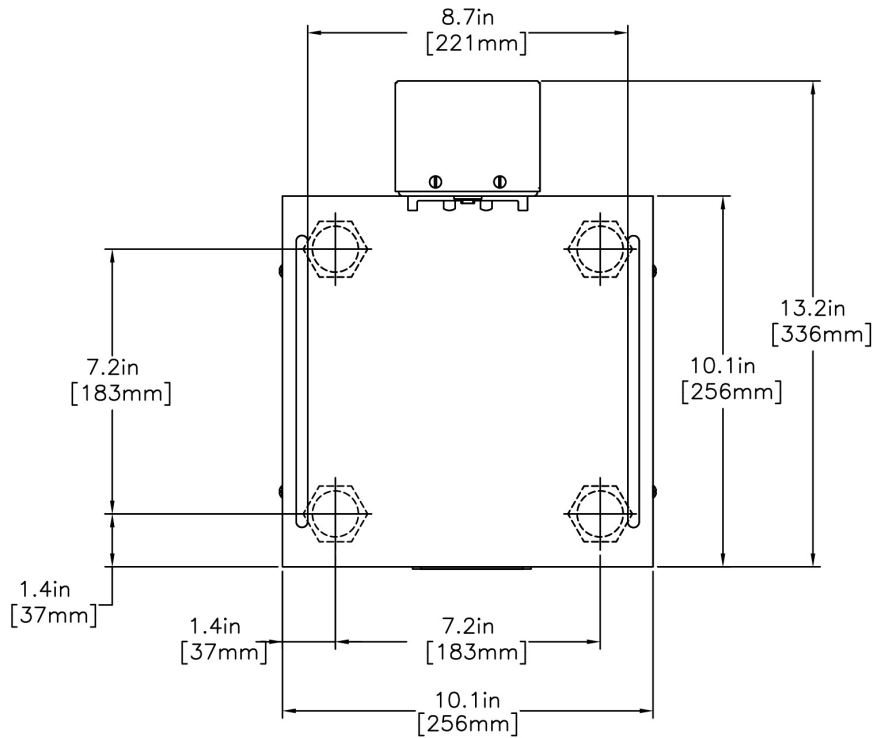

Agency:

Specifications

Product #: 27825.0000

Finish: Stainless

Legs: 4" Black Legs

Additional Features

Holding Capacity

English	Metric
-	-

Created on:
07/31/2017

	Unit			Shipping				
	Width	Height	Depth	Width	Height	Depth	Weight	Volume
English	10.1 in.	11.6 in.	13.2 in.	-	-	-	12.450 lbs	1.094 ft ³
Metric	25.7 cm	29.5 cm	33.5 cm	-	-	-	5.647 kgs	0.031 m ³