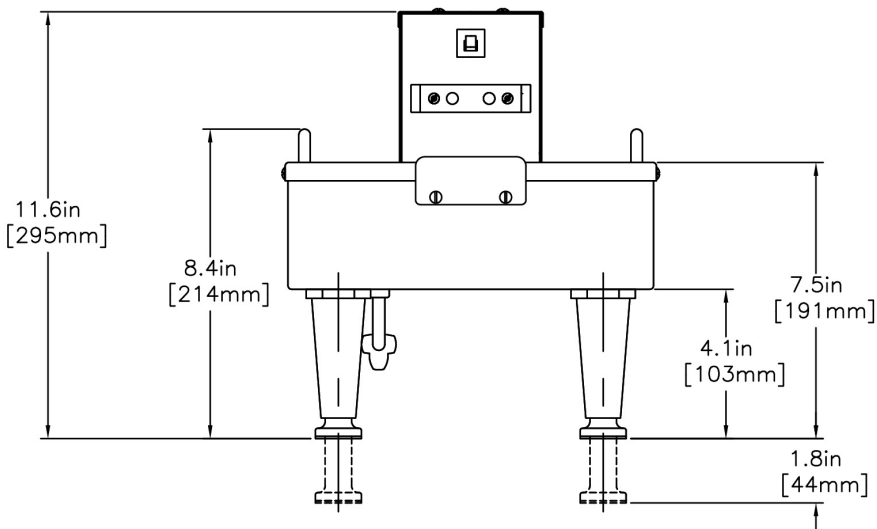

Agency:

Specifications

Product #: 27825.0000

Finish: Stainless

Legs: 4" Black Legs

Additional Features

Holding Capacity

English	Metric
-	-

Created on:
07/31/2017

	Unit			Shipping				
	Width	Height	Depth	Width	Height	Depth	Weight	Volume
English	10.1 in.	11.6 in.	13.2 in.	-	-	-	12.450 lbs	1.094 ft ³
Metric	25.7 cm	29.5 cm	33.5 cm	-	-	-	5.647 kgs	0.031 m ³